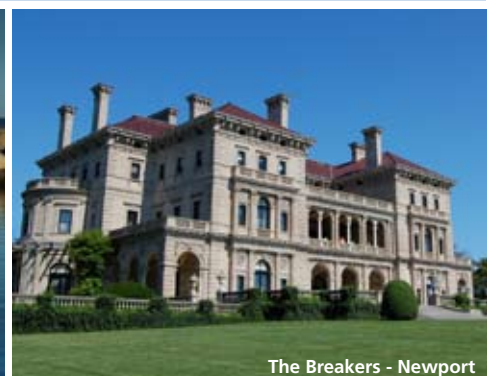

East Coast Classics & Treasures of the Maritimes

Explore world-class cities of sophistication, history and culture such as Boston and Montreal, to idyllic places like Newport and Halifax that offer a taste of small-town life. From charming fishing villages to a rich jazz music legacy and magnificent citadels, New England & Canada offers an array of wonders matched only by the splendour of the nature around you.

NEW ENGLAND AND CANADA 11-DAY VOYAGES

Sailing New York to Montreal v/v aboard *Crystal Symphony* from US\$4,445* (Cat. E)

V0222: New York to Montréal
Departs 19 September 2010

V0223: Montréal to New York
Departs 30 September 2010

V0224: New York to Montréal
Departs 11 October 2010

V0225: Montréal to New York
Experiences of Discovery Theme: Golf
Departs 22 October 2010

Join us in New England and Canada to discover the luxury, value and award-winning service of the World's Best.